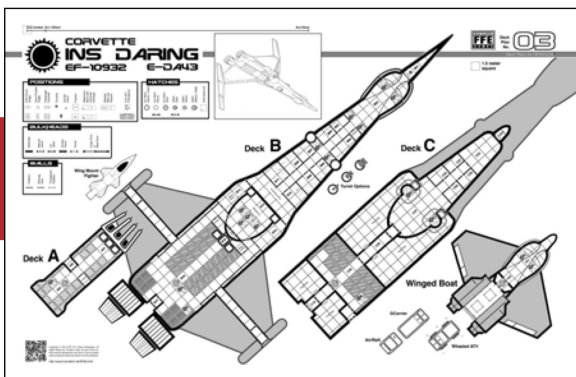

DECK PLANS FOR TRAVELLER⁵

Five 22 x 34 inch black and white deck plan sheets for Traveller⁵ starships: **Scout/Courier, Express Boat, Free Trader, Corvette, and Colonial Cruiser**. Sheets are 1:120 scale (1 inch = 10 feet; 1.5 meter square = one-half inch). **Colonial Cruiser** is 1:180 (1 inch = 15 feet; 1.5 meter square = one-third inch).

Plus, a sixth sheet: the **Astrogator's Starchart of the Spinward Marches**: perfect for plotting voyages through the most famous of the Traveller sectors. Map scale is 1: 1,645 quadrillion (one three-quarter inch hex= one parsec).

100-ton Imperial Scout/Courier, plus the 100-ton Express Boat.

1200-ton Imperial Navy Colonial Cruiser (two-sheet set).

200-ton star-roaming Free Trader.

400-ton Imperial Fleet Corvette.

Bonus Chart:
Astrogator's Starchart of the Spinward Marches