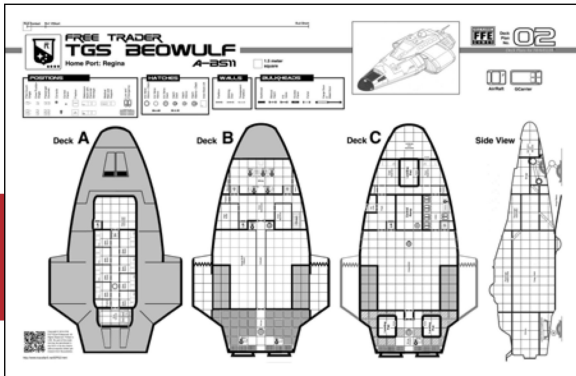

200-ton star-roaming Free Trader.