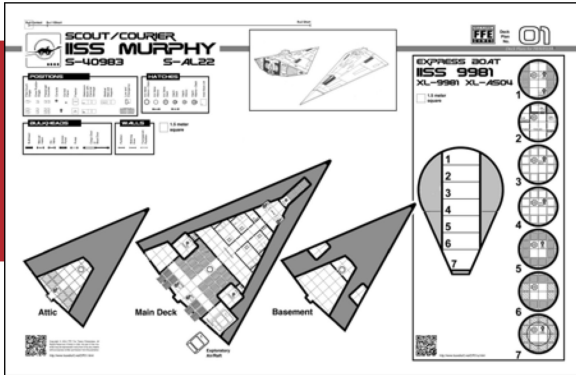

DECK PLANS FOR TRAVELLER⁵

Five 22 x 34 inch black and white deck plan sheets for Traveller⁵ starships: **Scout/Courier, Express Boat, Free Trader, Corvette, and Colonial Cruiser**. Sheets are 1:120 scale (1 inch = 10 feet; 1.5 meter square = one-half inch). **Colonial Cruiser** is 1:180 (1 inch = 15 feet; 1.5 meter square = one-third inch).

Plus, a sixth sheet: the **Astrogator's Starchart of the Spinward Marches**: perfect for plotting voyages through the most famous of the Traveller sectors. Map scale is 1: 1,645 quadrillion (one three-quarter inch hex= one parsec).

100-ton Imperial Scout/Courier, plus the 100-ton Express Boat.

1200-ton Imperial Navy Colonial Cruiser (two-sheet set).

200-ton star-roaming Free Trader.

400-ton Imperial Fleet Corvette.

Bonus Chart:
Astrogator's Starchart of the Spinward Marches