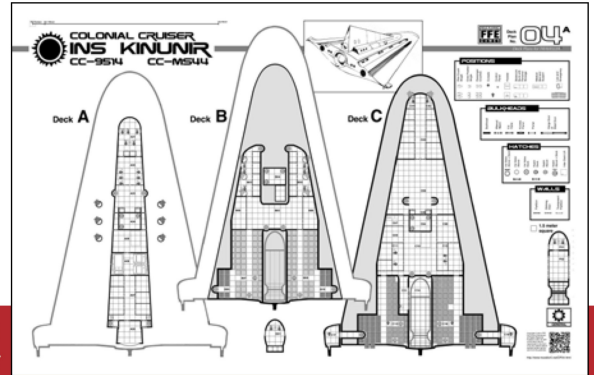

1200-ton Imperial Navy Colonial Cruiser (two-sheet set).