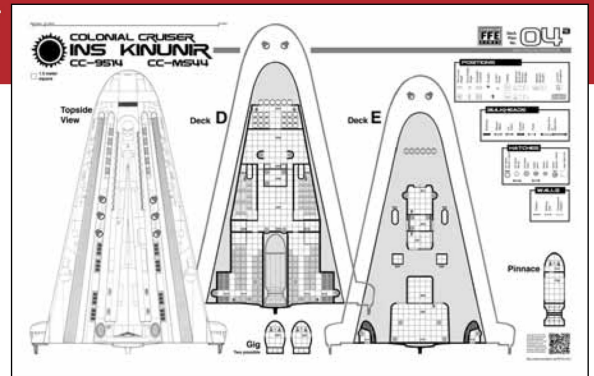

DECK PLANS FOR TRAVELLER⁵

Five 22 x 34 inch black and white deck plan sheets for Traveller⁵ starships: **Scout/Courier, Express Boat, Free Trader, Corvette, and Colonial Cruiser**. Sheets are 1:120 scale (1 inch = 10 feet; 1.5 meter square = one-half inch). **Colonial Cruiser** is 1:180 (1 inch = 15 feet; 1.5 meter square = one-third inch).

Plus, a sixth sheet: the **Astrogator's Starchart of the Spinward Marches**: perfect for plotting voyages through the most famous of the Traveller sectors. Map scale is 1: 1,645 quadrillion (one three-quarter inch hex= one parsec).

100-ton Imperial Scout/Courier, plus the 100-ton Express Boat.

1200-ton Imperial Navy Colonial Cruiser (two-sheet set).

200-ton star-roaming Free Trader.

400-ton Imperial Fleet Corvette.

Bonus Chart:
Astrogator's Starchart of the Spinward Marches